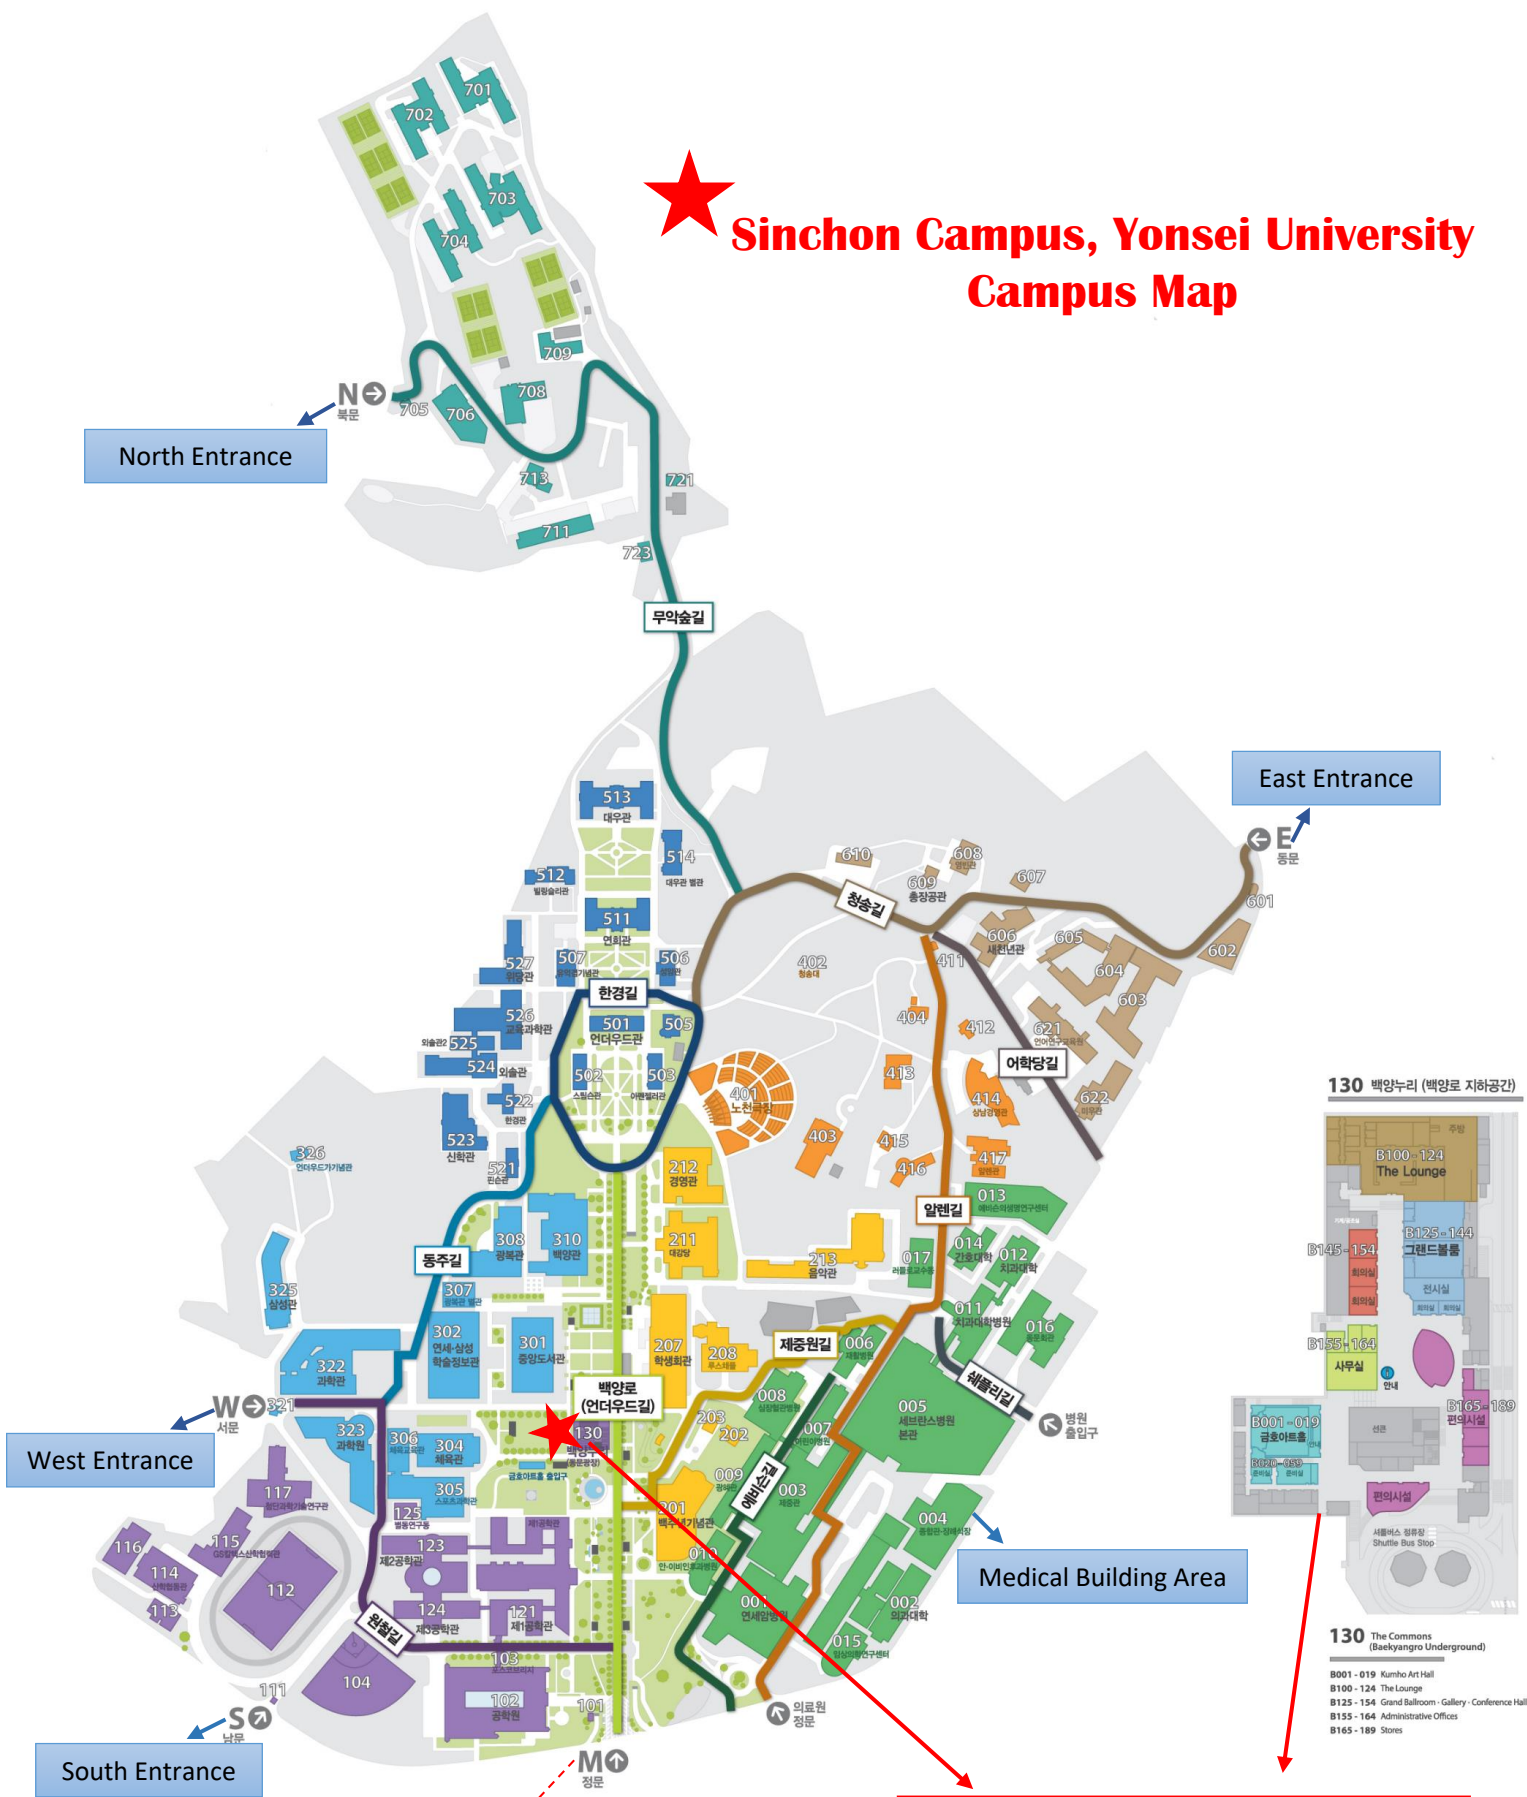

# Sinchon Campus, Yonsei University Campus Map

**IEEE ICKII 2019 Venue  
Building No. 130- The Commons**

- 130 The Commons (Baekyangro Underground)**
- B001 - 019 Kumho Art Hall
  - B100 - 124 The Lounge
  - B125 - 154 Grand Ballroom / Gallery / Conference Halls
  - B155 - 164 Administrative Offices
  - B165 - 189 Stores